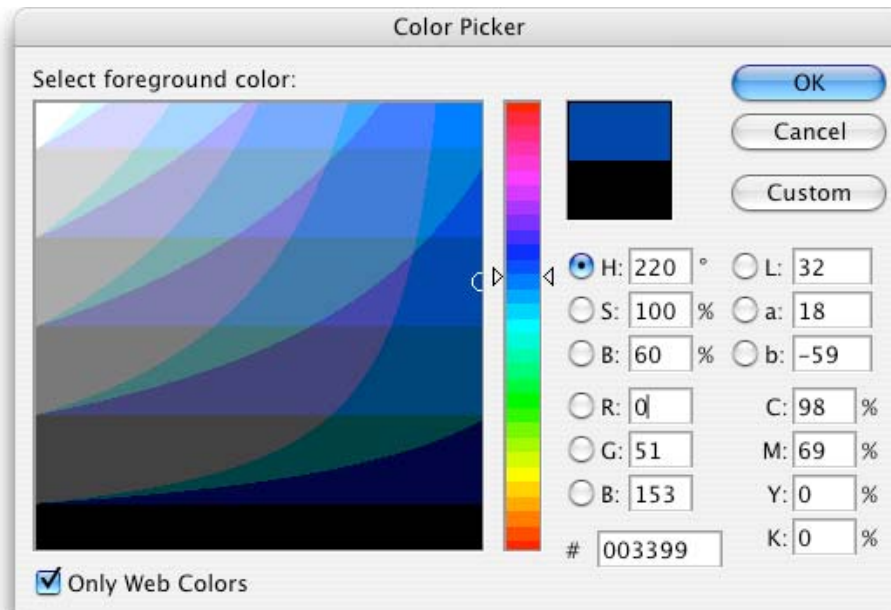

- You can force Photoshop and ImageReady to select only web-safe colors by clicking on the *Only Web Colors* button at the bottom-left corner of the window.