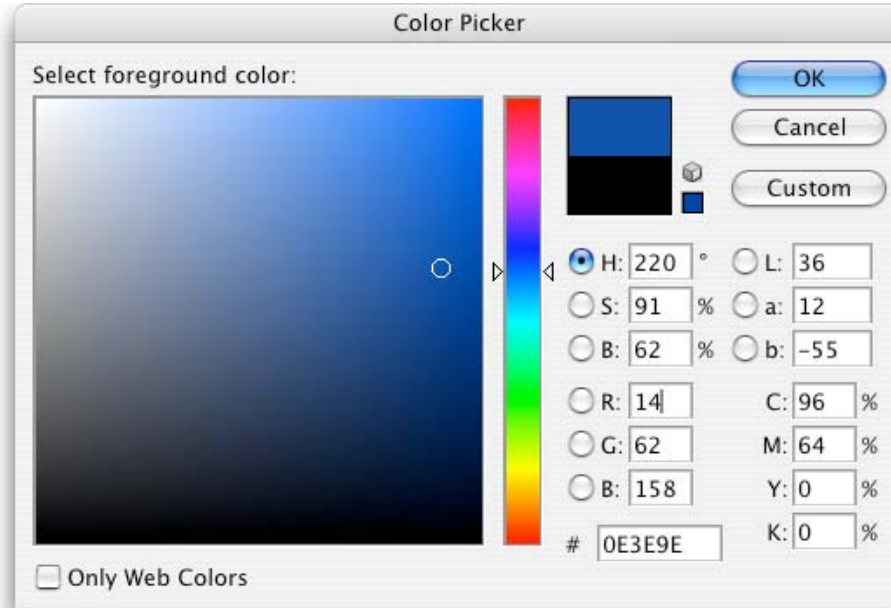

Obtaining Hexadecimal Colors in Photoshop and ImageReady

- You can use Photoshop or ImageReady to obtain a color's hexadecimal value.
- Photoshop's Color Picker has a number of different ways to view a color's value, including hexadecimal, which is represented by the # sign at the bottom of the window.