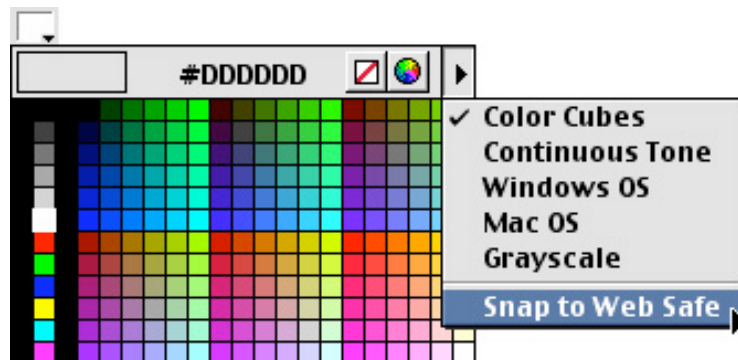

- The following HTML example sets the background color, the default text color, and the colors of links, visited links and active links:

```
<body bgcolor="#FFFFFF" text="#000000" link="#330066"
      vlink="#CC0000" alink="#CC0000">
```

Obtaining Hexadecimal Colors in Photoshop and ImageReady

- You can use Photoshop or ImageReady to obtain a color's hexadecimal value.
- Photoshop's Color Picker has a number of different ways to view a color's value, including hexadecimal, which is represented by the # sign at the bottom of the window.

- You can force Photoshop and ImageReady to select only web-safe colors by clicking on the *Only Web Colors* button at the bottom-left corner of the window.

Obtaining Hexadecimal Colors in Dreamweaver

- You can also use Dreamweaver to obtain hexadecimal values.
- Dreamweaver uses what it calls Color Boxes (). Throughout the program, these boxes allow for quick color selection.
- The Color Box uses the web safe color palette as its' primary palette.
 - You can select other color palettes by selecting the Color Box submenu in the top-right of the box (see example below).
- Example:
 - Selecting a text color using the Color Box in the Property Inspector:

- One nice feature of the Color Box Eyedropper is that you can select **any** color on screen, not just colors in the palette.
 - Simply move your cursor to anywhere on screen and click to select a color.
 - Dreamweaver gives you real-time feedback about a color beneath the eyedropper, including the hexadecimal number and a small sample swatch.
 - Be default, Dreamweaver only returns web safe colors, but you can change this by deselecting *Snap To Web Safe* in the Color Box submenu.