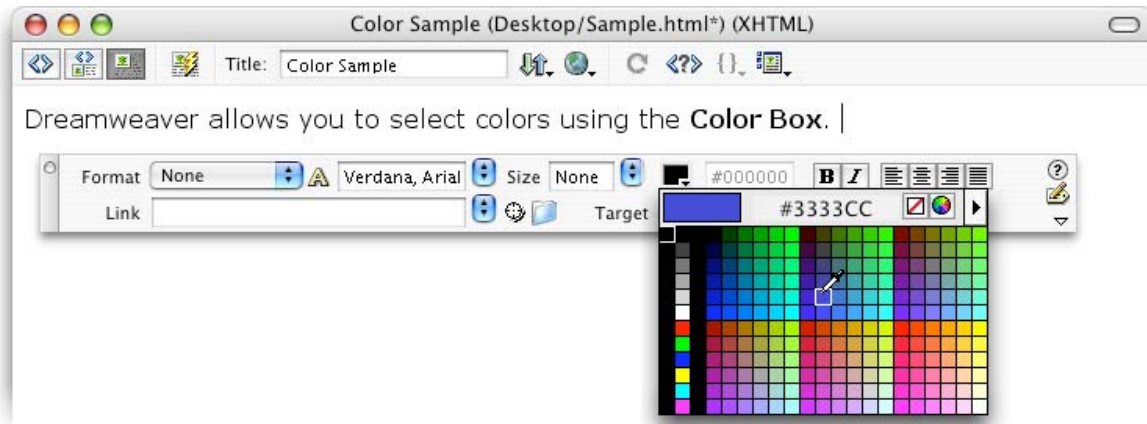

Obtaining Hexadecimal Colors in Photoshop and ImageReady

- You can use Photoshop or ImageReady to obtain a color's hexadecimal value.
- Photoshop's Color Picker has a number of different ways to view a color's value, including hexadecimal, which is represented by the # sign at the bottom of the window.

- You can force Photoshop and ImageReady to select only web-safe colors by clicking on the *Only Web Colors* button at the bottom-left corner of the window.

Obtaining Hexadecimal Colors in Dreamweaver

- You can also use Dreamweaver to obtain hexadecimal values.
- Dreamweaver uses what it calls Color Boxes (). Throughout the program, these boxes allow for quick color selection.
- The Color Box uses the web safe color palette as its' primary palette.
 - You can select other color palettes by selecting the Color Box submenu in the top-right of the box (see example below).
- Example:
 - Selecting a text color using the Color Box in the Property Inspector:

- One nice feature of the Color Box Eyedropper is that you can select **any** color on screen, not just colors in the palette.
 - Simply move your cursor to anywhere on screen and click to select a color.
 - Dreamweaver gives you real-time feedback about a color beneath the eyedropper, including the hexadecimal number and a small sample swatch.
 - Be default, Dreamweaver only returns web safe colors, but you can change this by deselecting *Snap To Web Safe* in the Color Box submenu.